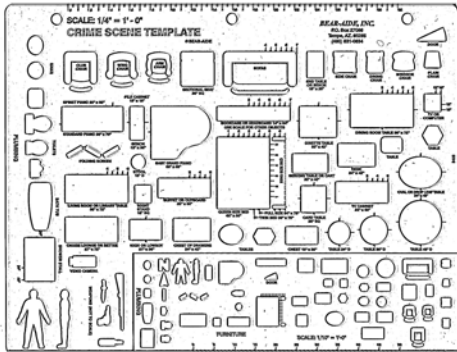

Crime Scene Template

Only \$15.95 includes shipping & handling

Actual Size
8 1/2" x 11"

This 8 1/2" by 11" template includes furniture and plumbing cutouts in two convenient scales. The 1/4 inch equals one foot scale produces detailed scale drawings when drawn with a medium ball point pen. The template is useful for drawing burglary reports as well as more serious crime scenes, including arson. The one inch equals 10 feet scale can be used with the Double Traffic Template Set. Scale rulers for both scales are included. This notebook-sized template has holes to fit a three ring binder. Like all Bear-Aide templates, the Crime Scene Template is machined in the USA from the finest material available.

Human Figure Template

Only \$15.95 includes shipping & handling

The Human Figure Template is compatible with the Bear-Aide Crime Scene Template but can be used wherever the drawing of a male or female figure is required. Like the Crime Scene Template it is 8 1/2" by 11" with hole for a three ring binder. The scale is also 1/4 inch equals one foot when drawn with a ballpoint pen. A scale ruler is included on the edge of the template. The figures are in a variety of heights both front and side view. A diagram on the template shows how it is possible to reposition the template during drawing to produce realistic and informative drawings. The semi-opaque, glare proof material aids in customized drawing.