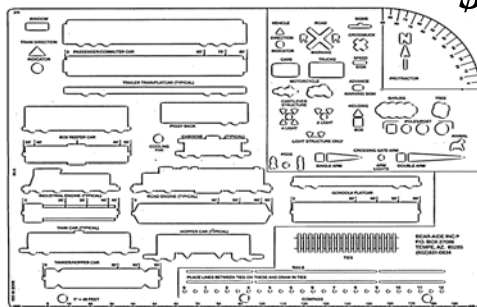

Railroad Template

Only ~~$15.95~~ includes shipping & handling
$10.75

Actual Size
8 1/2" x 11"

This unique 8 1/2 inch by 11 inch template is used to draw 1"=20' diagrams of railroad accident scenes with a medium ball point pen. The one inch equals twenty feet scale is compatible with other Bear-Aide traffic templates. Registration marks are provided on major railroad equipment cutouts to facilitate drawing of various sized cars and engines. In addition, a scale ruler, a protractor and a compass are provided. The template includes cutouts for signals and railroad ties. This notebook-sized template has holes to fit a three ring binder.

BEAR-AIDE, INC.

P.O. Box 27086
Tempe, AZ 85285
Phone & FAX (480) 831-0834
www.bear-aide.com