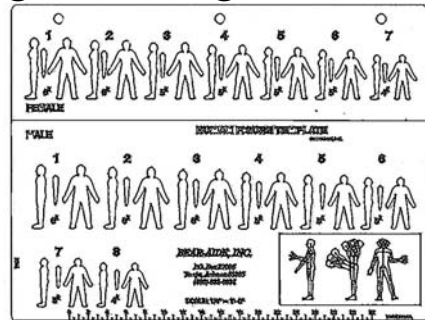

Crime Scene Template

Only \$15.95 includes shipping & handling

Actual Size
8 1/2" x 11"

This 8 1/2" by 11" template includes furniture and plumbing cutouts in two convenient scales. The 1/4 inch equals one foot scale produces detailed scale drawings when drawn with a medium ball point pen. The template is useful for drawing burglary reports as well as more serious crime scenes, including arson. The one inch equals 10 feet scale can be used with the Double Traffic Template Set. Scale rulers for both scales are included. This notebook-sized template has holes to fit a three ring binder. Like all Bear-Aide templates, the Crime Scene Template is machined in the USA from the finest material available.

Human Figure Template

Only \$15.95 includes shipping & handling

The Human Figure Template is compatible with the Bear-Aide Crime Scene Template but can be used wherever the drawing of a male or female figure is required. Like the Crime Scene Template it is 8 1/2" by 11" with hole for a three ring binder. The scale is also 1/4 inch equals one foot when drawn with a ballpoint pen. A scale ruler is included on the edge of the template. The figures are in a variety of heights both front and side view. A diagram on the template shows how it is possible to reposition the template during drawing to produce realistic and informative drawings. The semi-opaque, glare proof material aids in customized drawing.